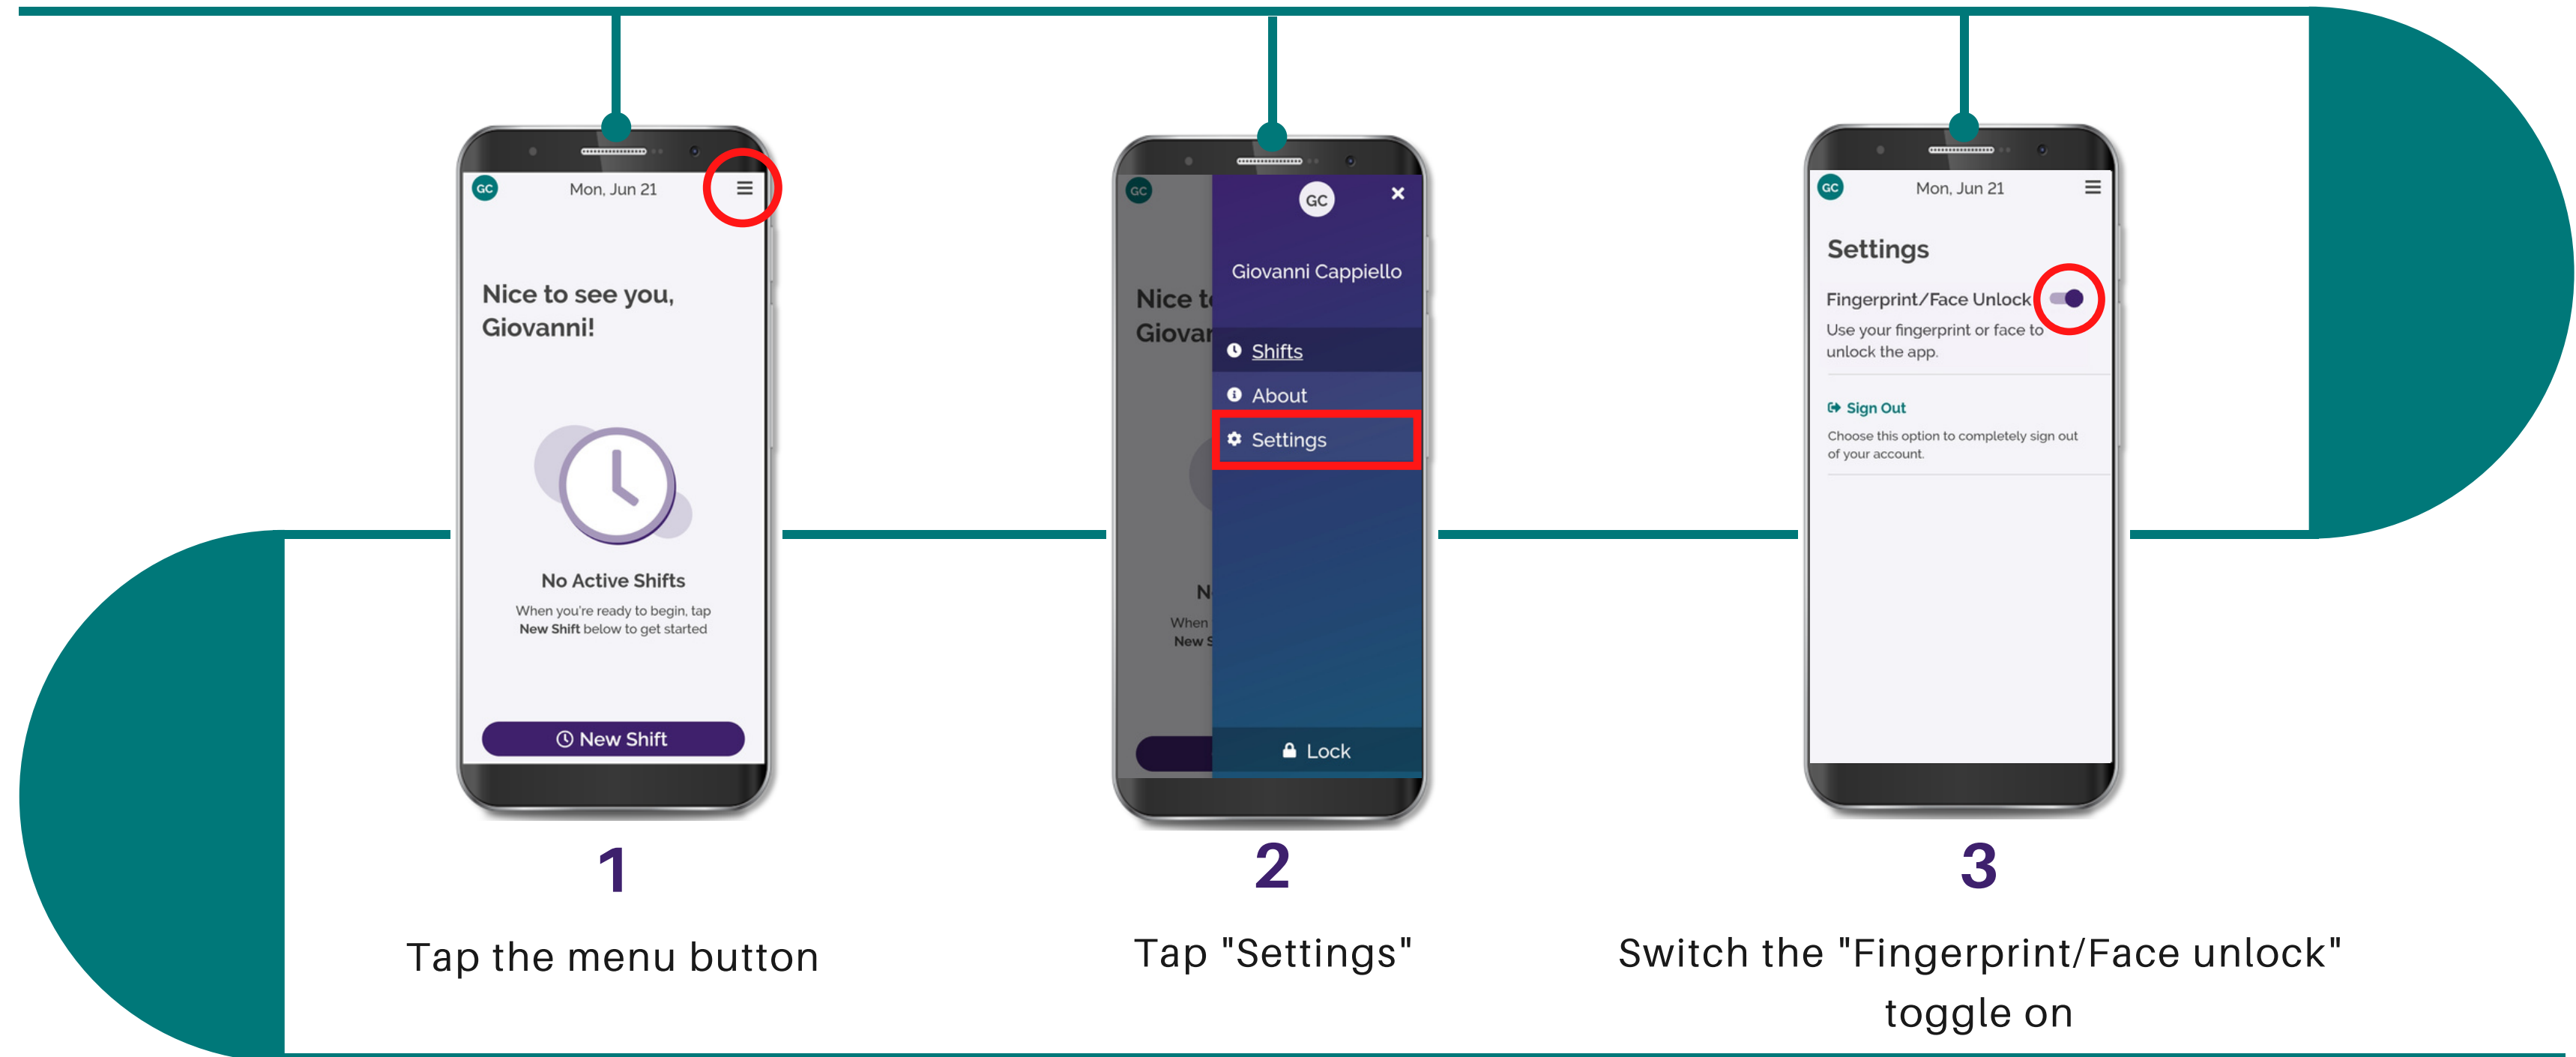

The Care Attend App

Turning on biometric login

If your device is setup for biometric security, you can login to CareAttend using your fingerprint or face

1

Tap the menu button

2

Tap "Settings"

3

Switch the "Fingerprint/Face unlock" toggle on