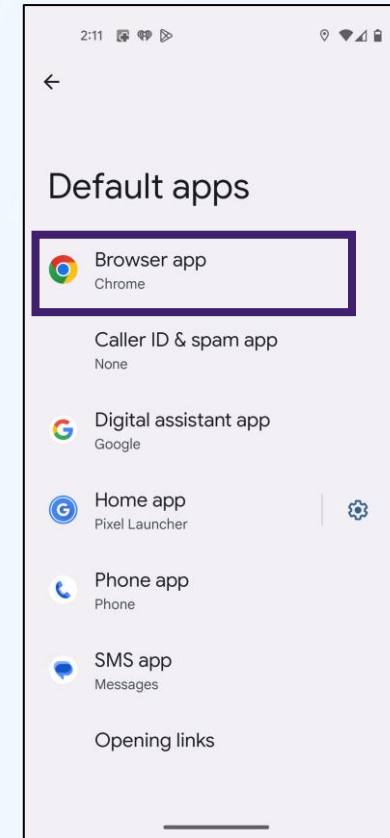

Setting Chrome as the Default Browser - Android

1. Tap Settings

2. Tap Apps

3. Tap Default Apps

4. Tap Browser app

5. Select Chrome