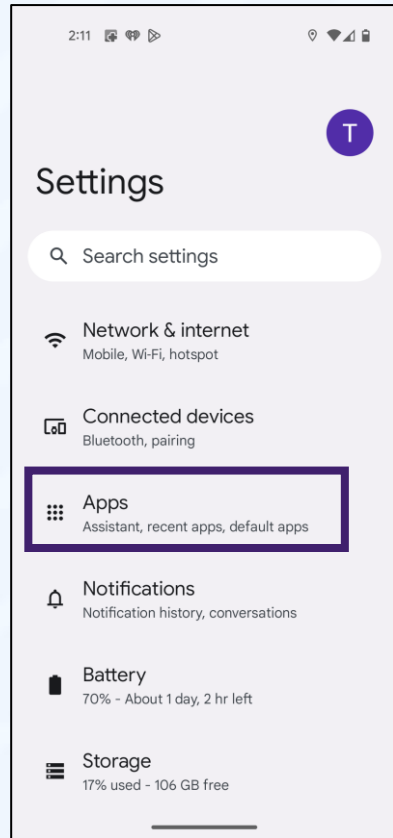

Setting Chrome as the Default Browser - Android

1. Tap Settings

2. Tap Apps

3. Tap Default Apps

4. Tap Browser app

5. Select Chrome