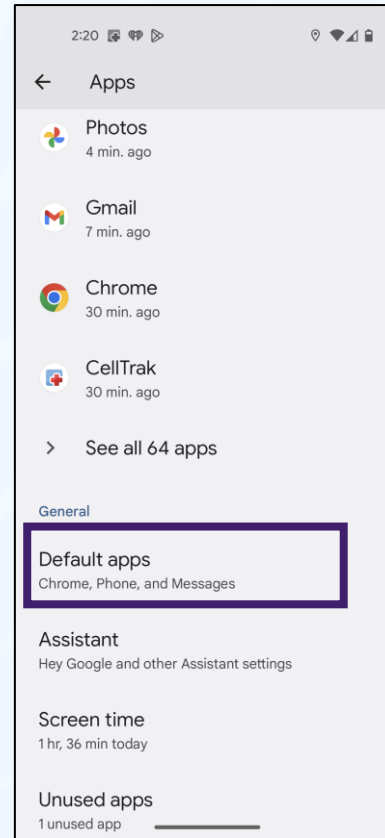

Setting Chrome as the Default Browser - Android

1. Tap Settings

2. Tap Apps

3. Tap Default Apps

4. Tap Browser app

5. Select Chrome