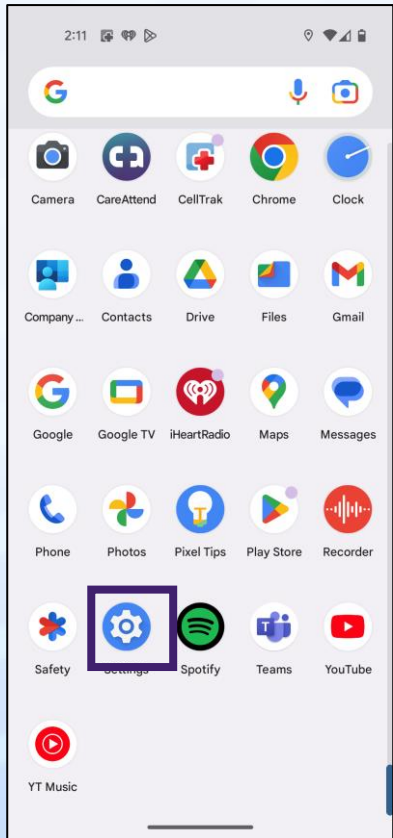

Setting Chrome as the Default Browser - Android

1. Tap Settings

2. Tap Apps

3. Tap Default Apps

4. Tap Browser app

5. Select Chrome